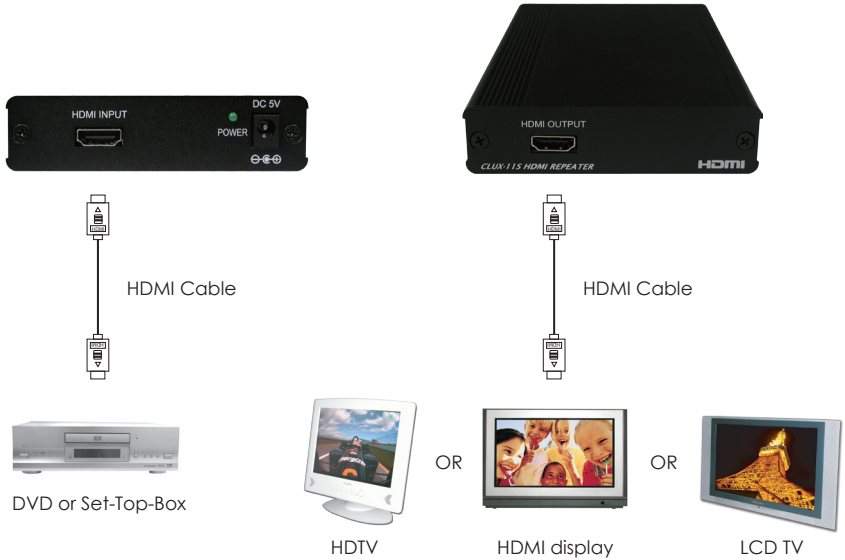

4. Connection and Installation

5. Specifications

Frequency bandwidth	2.25Gbps (single link)
Input port	1 x HDMI female port (Type A connector)
Output port	1 x HDMI female port
Power Supply	5VDC/2.6A (US/EU standards, CE/FCC/UL certified)
Dimensions (mm)	100(W) x 147(D) x 25(H)
Weight(g)	300
Chassis Material	Aluminum
Silk Skin Color	Black
Operating Temperature	Operating from 0°C ~ 40°C