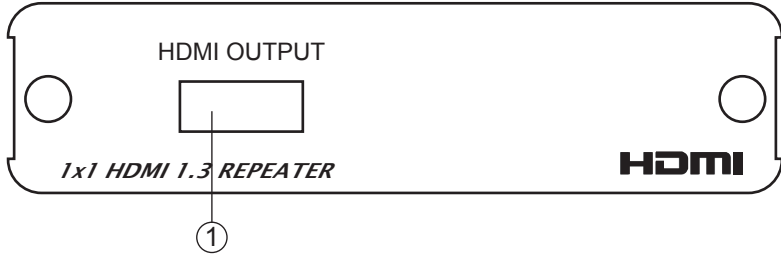

3. Operation Controls and Functions

3.1 Front Panel

- ① HDMI Output: Connect output port to the HDMI display.