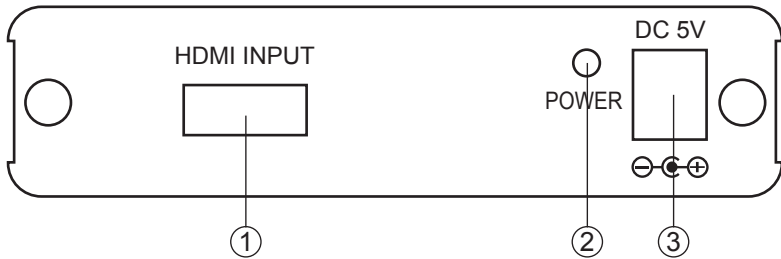

3.2 Rear Panel

- ① HDMI Input: Connect input port to the HDMI or DVI output of your source equipment such as DVD player or set-top-box.
- ② POWER Indicator: The power LED will illuminate when power on.
- ③ Power: Plug the 5V DC power supply into this unit and connect the adaptor to AC wall outlet.