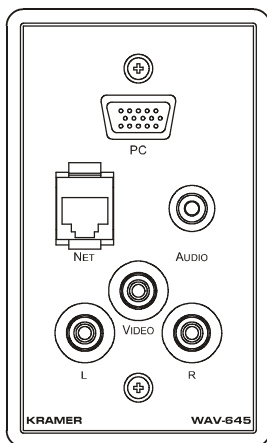

Passive Wall Plate Device:

WAV-645

Congratulations on purchasing your Kramer **WAV-645** Wall Plate Device!

The **WAV-645** is a one gang wall plate insert that has an RJ-45 connector (NET).

In addition, the **WAV-645** has a pass-through connector for:

- A PC (UXGA) on a 15-pin HD computer graphics video connector
- Analog stereo AUDIO on a 3.5mm mini connector
- Video (composite or SDI) on a yellow RCA connector
- Unbalanced stereo audio on RCA connectors (white for L and red for R)