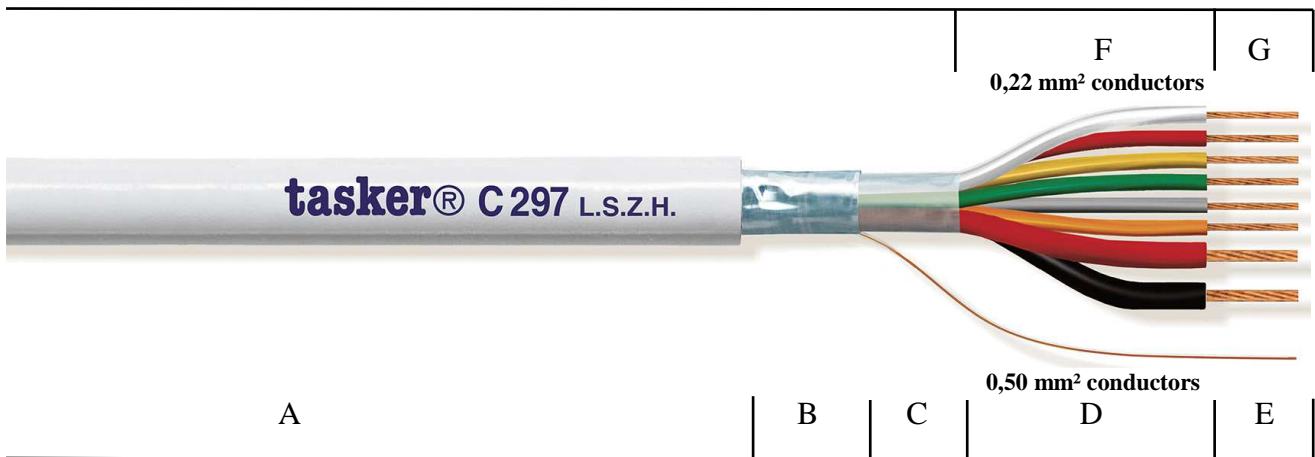

Technical Datasheet tasker® C297 L.S.Z.H.

Firestop® 6x0,22 + 2x0,50mm² - Alarm Cable **Halogen Free**

CATEGORY Shielded Multiconductors Cable (See Video Catalogue).
APPLICATIONS Alarm systems and electronics.

- A:** White **L.S.Z.H.** sheath. Fire Resistant and Halogen Free.
Outer cable diam. Ø 5,20 (±0,20) mm.
- B:** Shielding with Aluminum polyester tape covering 100%
+ Drain Wire in O.F.C. red copper.
- C:** The six conductors are stranded together with polyester based tape.